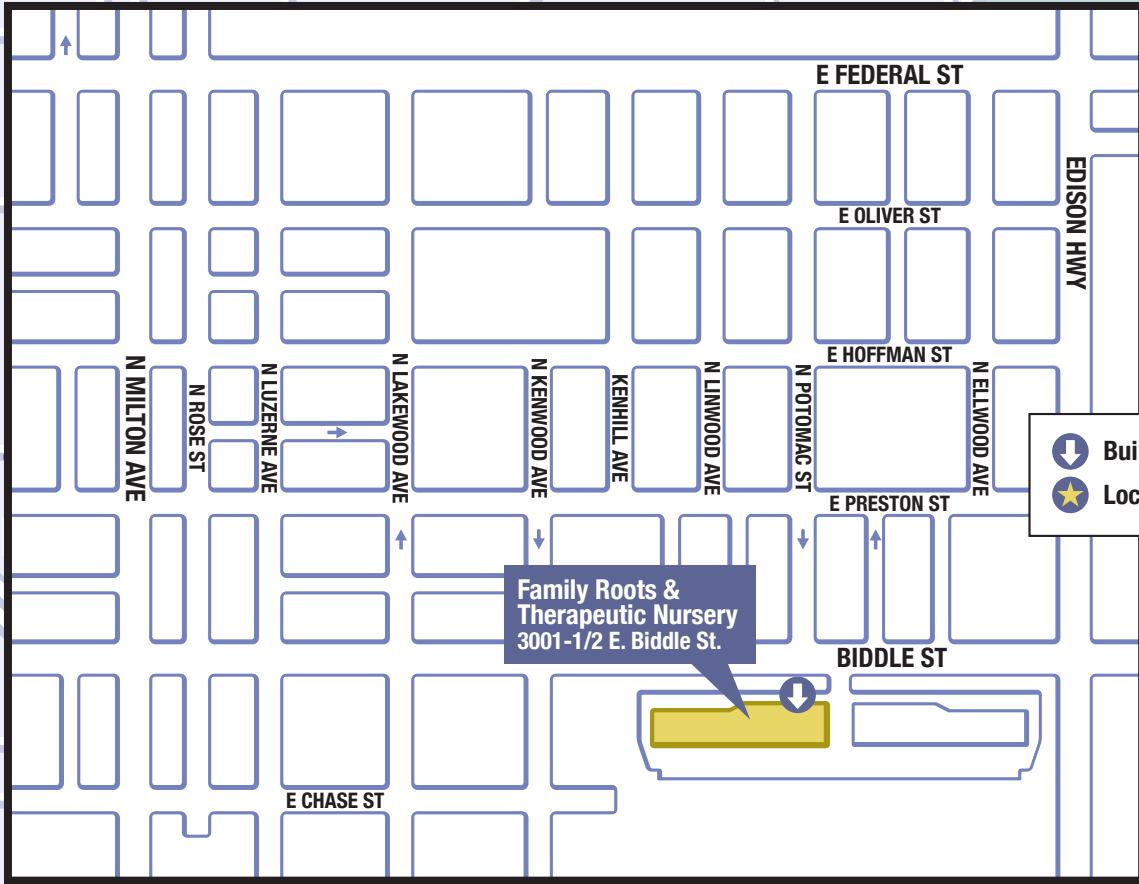

Kennedy Krieger Institute: PACT Locations

↓ Building Entrance
★ Location

Family Roots & Therapeutic Nursery
3001-1/2 E. Biddle St.

PACT Helping Children with Special Needs

An Independent Affiliate of the Kennedy Krieger Institute