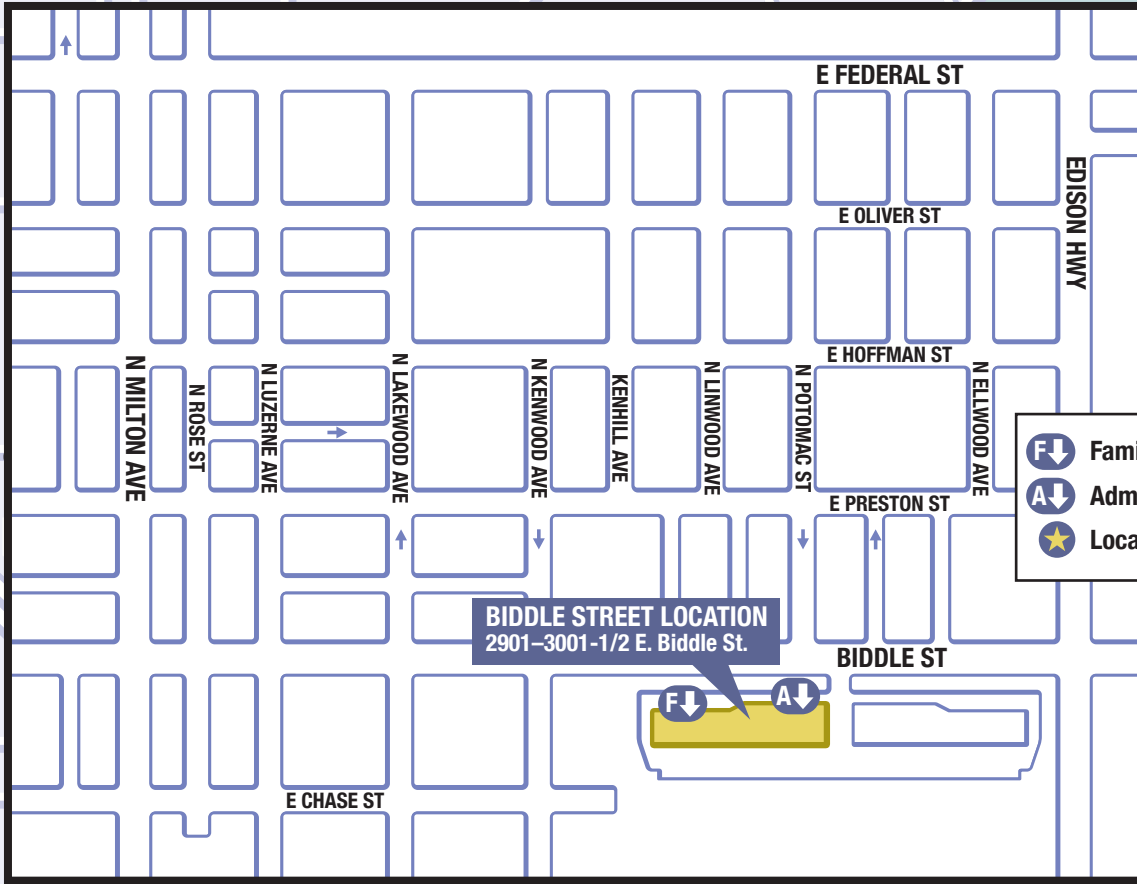

# Kennedy Krieger Institute: Biddle Street Location

**BIDDLE STREET LOCATION**  
2901-3001-1/2 E. Biddle St.

- Family Center Entrance
- Administration Entrance
- Location

2901-3001-1/2  
Biddle St.

Bocek  
Field Park

707, 716, & 801  
N. Broadway

1750 E. Fairmount Ave.

720 Aliceanna St.

2811 Dillon St.