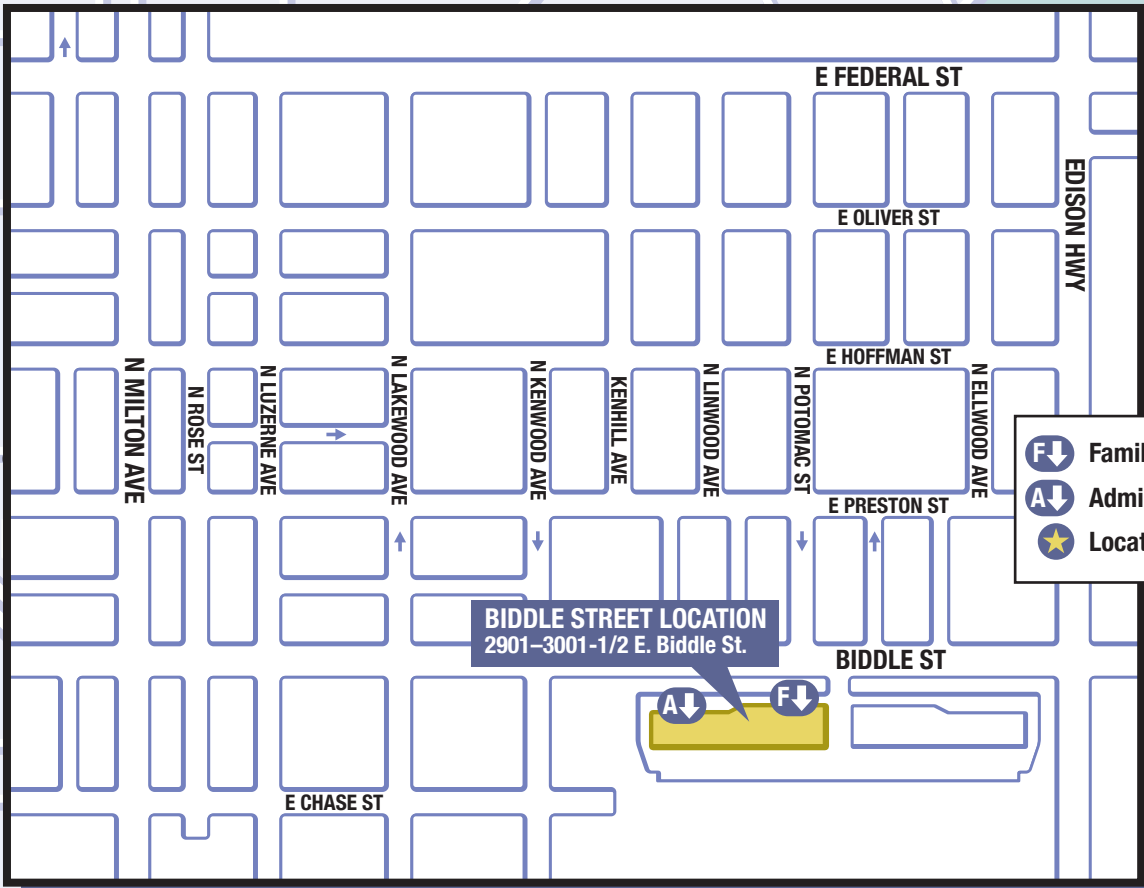

# Kennedy Krieger Institute: Biddle Street Location

**BIDDLE STREET LOCATION**  
2901-3001-1/2 E. Biddle St.

- Family Center Entrance
- Administration Entrance
- Location

2901-3001-1/2  
Biddle St.

Bocek  
Field Park

707  
N. Broadway

1750 E. Fairmount Ave.

720 Alicanna St.

2811 Dillon St.